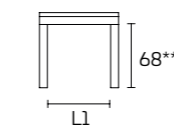

Model:
Scarabeo 160x90 extensible
Frame and legs:
Painted matt Black
Top:
Mink SCAV 856_V polished glass
Mya 700 Chair

SCARABEO

PRODUCT SPECIFICATIONS

Frame and legs:
in painted or Steel
finish aluminium

Top: in tempered
glass, painted
matt or glossy

Please consult the QR Code
for information about
available finishes.

EXTENSIBLE TABLE

140x85 (200) L 126 - L1 71
160x90 (230) L 146 - L1 76

73*

L

68**

L1

GLASS TOP

0.8

CUSTOM-MADE TABLES. Custom-made tables are not possible