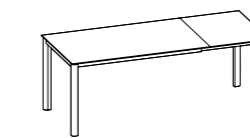

EXTENSIBLE TABLE

140x85 (200) L 126 - L1 71
160x90 (230) L 146 - L1 76