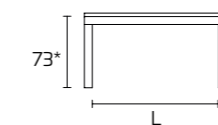

Model:
Scarabeo 160x90 extensible
Frame and legs:
Painted matt Black
Top:
Mink SCAV 856_V polished glass
Mya 700 Chair

SCARABEO

PRODUCT SPECIFICATIONS

Frame and legs:
in painted or Steel
finish aluminium

Top: in tempered
glass, painted
matt or glossy

Please consult the QR Code
for information about
available finishes.

EXTENSIBLE TABLE

140x85 (200) L 126 - L1 71
160x90 (230) L 146 - L1 76

73*

L

68**

L1

GLASS TOP

0.8

CUSTOM-MADE TABLES. Custom-made tables are not possible