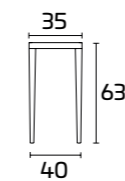

Frame:
Raw Black Finish Steel
Seat:
Black leather with studs

BAR STUD STOOL

Bar Stud Stool
with studs

Bar Stud Stool
with brand

Please consult the QR Code
for information about
available finishes.

PRODUCT SPECIFICATIONS

Frame: In Steel

Seat: In wood covered with form-stable
polyurethane foam and black leather
with studs or with branded seat