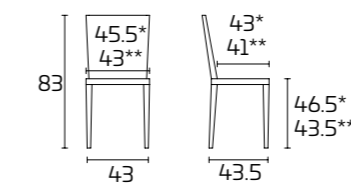

* with wooden seat
** with straw seat