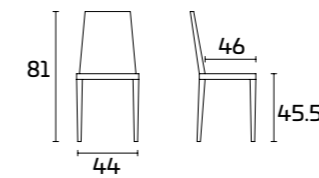

STEP

Please consult the QR Code
for information about
available finishes.

PRODUCT SPECIFICATIONS

Frame, seat and back:
In lacquered solid Beech wood

STEP Chair

Frame, seat and back:
Dove Grey SCAV 855 Matt Lacquered