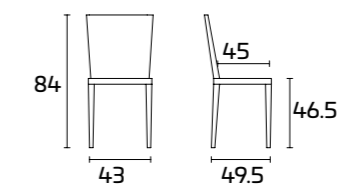

## PRODUCT SPECIFICATIONS

**Frame:** in chrome-finish metal or in painted metal

**Seat and back:** in shaped glossy or matt lacquered Beech plywood

Endless Straight Leg

Endless Cantilever Leg

Endless Fixed Pedestal