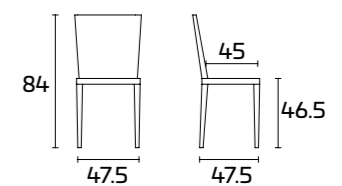

## PRODUCT SPECIFICATIONS

**Frame:** in chrome-finish metal or in painted metal

**Seat and back:** in shaped glossy or matt lacquered Beech plywood

Endless Straight Leg

Endless Cantilever Leg

Endless Fixed Pedestal